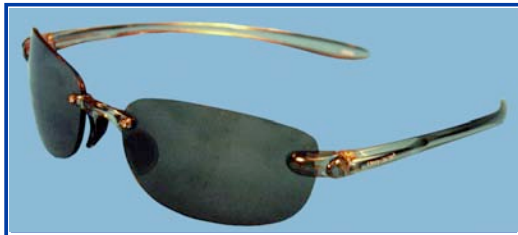

DW22-SMOKE

Key West, grey smoke lens, rimless frame