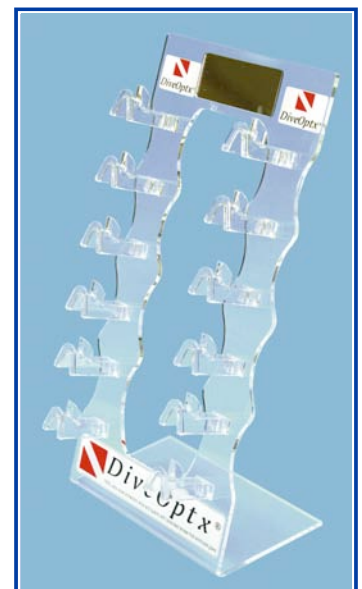

DW50

DiveOptx sunglass display with mirrored top (glasses not included)