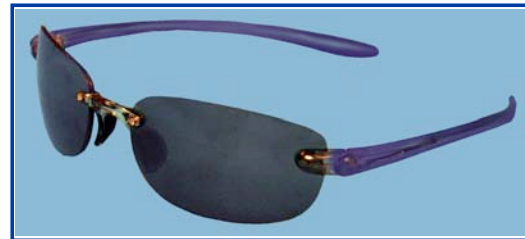

Slip resistant nose pads & temples with extended lenses
Mirror grey lenses

DW23-BLACK

Slip resistant nose pads & temples with extended lenses
Mirror blue lenses

DW22-TORTOISE

Key West, brown lens, rimless frame