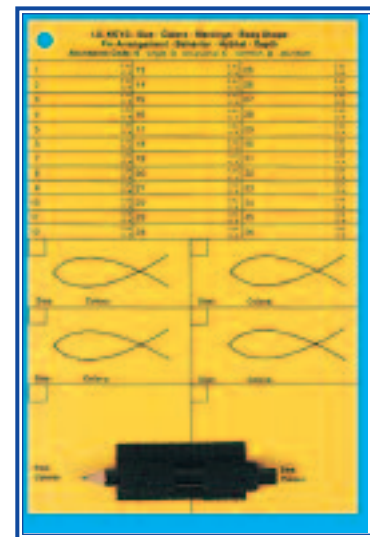

**B301**

25 Dive log insert pages for 3 ring organizer

**B302**

25 Map page inserts for 3 ring organizer

**B303**

25 memo page inserts for 3 ring organizer

**B318**

Zippered clear organizer pouch

**B319**

25 Address pages

**B540**

Spiral bound water proof paper note book  
4.5" x 7.25"

**B516**

6" X 9"  
Underwater Fish I.D. note slate

**B242**

Spiral bound water proof note pad  
4" X 6"