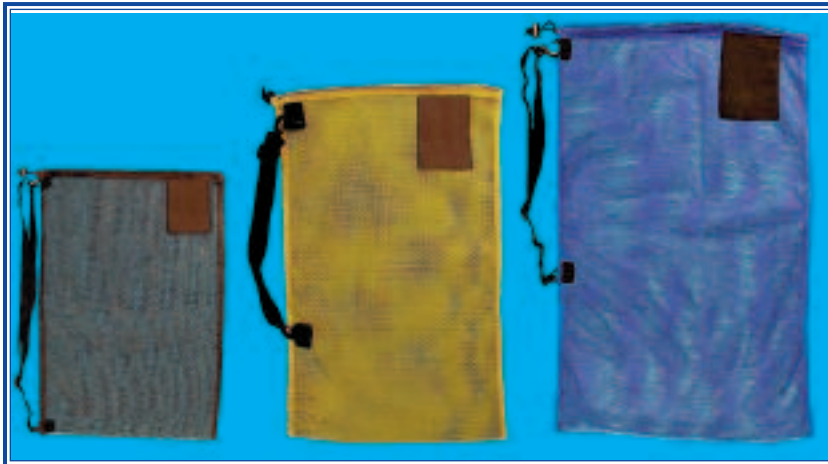

MESH DRAWSTRING BAGS

NO D-RING

- GB49 BLUE
- GB50 RED
- GB51 YELLOW
- GB52 GREEN

WITH D-RING

- GB53 BLUE
- GB54 RED
- GB55 YELLOW
- GB56 GREEN

COLOR CODED WIRE HANDLE AND DRAWSTRING BAG SIZES

- BLUE**10" X 15"
- RED**15" X 20"
- YELLOW**18" X 30"
- GREEN**24" X 36"

SUPER MESH EQUIPMENT TAG BAGS WITH REMOVABLE CARRY STRAP

GB12
15" X 22"

GB13
18" X 30"

GB14
24" X 36"

You can have your logo added to these too!

GB47
Label It, MESH TAG BAG
18" X 30"
Black or blue

Have your logo added to this one!

ROLL UP BAG

GB69

Roll it up underwater collection bag D-ring and webbing slot for easy to carry operation, velcro locking system keeps bag rolled up until needed, flexible top opens with one hand by spreading open 2 plastic slats that are sealed with velcro

Black or yellow
14" X 28" X 11"

GB48
Mini drawstring collection mesh bag with lanyard
8" X 12"