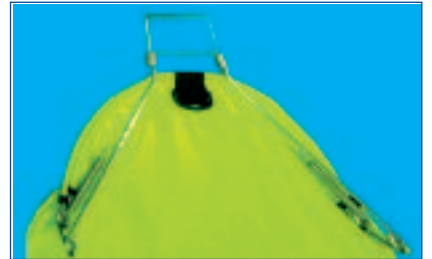

**GB88**

The popular lobster squeeze open bag in blue color with D-ring  
Small size 19" x 19"

**GB89**

Lobster squeeze open bag with D-ring  
Medium size 19" x 27"

The lobster squeeze bag is the easiest one-hand operated collection bag available, with one hand pull the lower handle towards the top handle and the bag opens with a small amount of pressure, release the handle and the bag will spring to the closed position.

**GB66**

Lobster squeeze bag  
20" X 28"

**GB67**

Lobster squeeze bag with D-ring

**GB62**

NO D-RING  
Medium canvas bag with mesh bottom  
18" X 24"

**GB64**

NO D-RING  
Large canvas bag with mesh bottom

**GB63**

WITH D-RING  
Medium canvas bag with mesh bottom  
18" X 24"

**GB65**

WITH D-RING  
Large canvas bag with mesh bottom