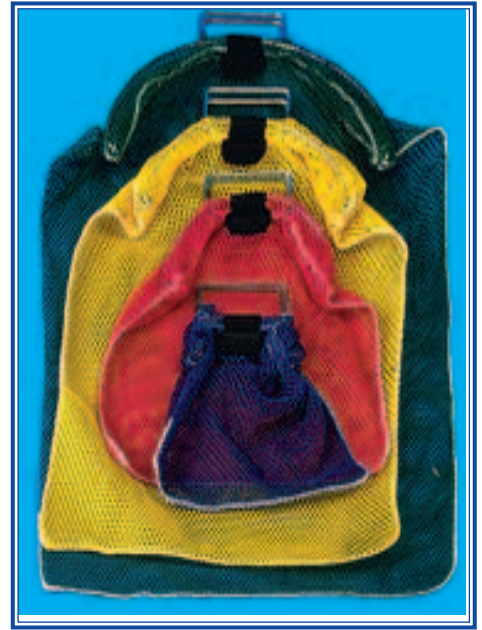

GALVANIZED WIRE HANDLE MESH BAGS

NO D-RING

- GB32 BLUE
- GB40 RED
- GB42 YELLOW
- GB44 GREEN

WITH D-RING

- GB33 BLUE
- GB41 RED
- GB43 YELLOW
- GB45 GREEN

COLOR CODED WIRE HANDLE AND DRAWSTRING BAG SIZES

- BLUE**10" X 15"
- RED**15" X 20"
- YELLOW**18" X 30"
- GREEN**24" X 36"

GB60

Nylon top, mesh bottom collection bag
is one of the best for holding lobster
22" X 26"

GB61

Nylon top, mesh bottom
collection bag with D-ring
is one of the best for holding lobster

GB86

Mesh collection bag
17" X 26"