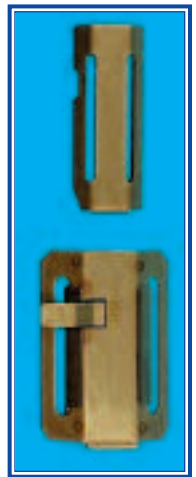

TA33

Pony bottle holder kit
includes safety cable
for 13 / 19 cf tanks
4.4" dia tanks

TA37

Pony bottle
tank
bracket fits
all rings

TA36

Pony bottle ring only
5.25" dia.

TA41

Pony bottle ring only
4.9" dia.

TA35

Pony bottle ring only
4.4" dia.

TA39

Safety cable for pony bottle holders

TA38

Clevis pin for pony
brackets

HOSE CLAMPS

D715

Fits up to 3 1/2"

D717

Fits up to 5"

TA19

Easy mount and
un-mount slide on
Stainless steel
pony bottle bracket.
Does not include
hose clamp rings or
mounting hardware

PONY BOTTLE BAGS

TA15-6
6 cu ft

TA15-13
13 cu ft