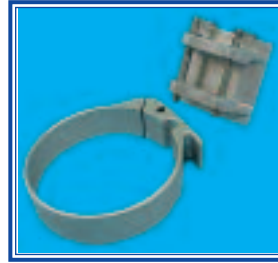

QUICK DRAW™ EASY MOUNT, PONY BOTTLE HOLDERS

TA32

Deluxe double tank connector kit
For most scuba cylinders

TA34

Pony bottle holder kit
includes safety cable
for 30 / 40 cf tanks
5.25" dia tanks

TA40

Pony bottle holder kit
includes safety cable
& rubber pad
for Luxfer 30 cf
4.9" dia tanks

TA33

Pony bottle holder kit
includes safety cable
for 13 / 19 cf tanks
4.4" dia tanks

TA37

Pony bottle
tank
bracket fits
all rings

TA36

Pony bottle ring only
5.25" dia.

TA41

Pony bottle ring only
4.9" dia.

TA35

Pony bottle ring only
4.4" dia.

TA39

Safety cable for pony bottle holders

TA38

Clevis pin for pony
brackets

HOSE CLAMPS

D715

Fits up to 3 1/2"

D717

Fits up to 5"

TA19

Easy mount and
un-mount slide on
Stainless steel
pony bottle bracket.
Does not include
hose clamp rings or
mounting hardware

PONY BOTTLE BAGS

TA15-6
6 cu ft

TA15-13
13 cu ft