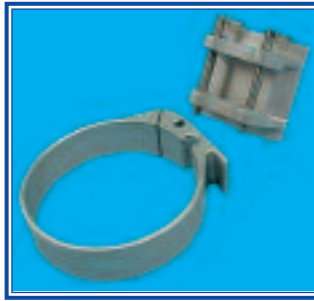

QUICK DRAW™ EASY MOUNT, PONY BOTTLE HOLDERS

TA32

Deluxe double tank connector kit
For most scuba cylinders

TA34

Pony bottle holder kit
includes safety cable
for 30 / 40 cf tanks
5.25" dia tanks

TA40

Pony bottle holder kit
includes safety cable
& rubber pad
for Luxfer 30 cf
4.9" dia tanks

TA33

Pony bottle holder kit
includes safety cable
for 13 / 19 cf tanks
4.4" dia tanks

TA37

Pony bottle
tank
bracket fits
all rings

TA36

Pony bottle ring only
5.25" dia.

TA41

Pony bottle ring only
4.9" dia.

TA35

Pony bottle ring only
4.4" dia.

TA39

Safety cable for pony bottle holders

TA38

Clevis pin for pony
brackets

HOSE CLAMPS

D715

Fits up to 3 1/2"

D717

Fits up to 5"

TA19

Easy mount and
un-mount slide on
Stainless steel
pony bottle bracket.
Does not include
hose clamp rings or
mounting hardware

PONY BOTTLE BAGS

TA15-6
6 cu ft

TA15-13
13 cu ft