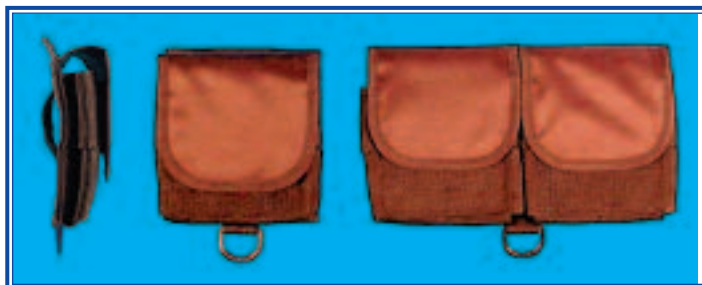

ANKLE WEIGHTS

LEAD AND ANKLE WEIGHTS ARE NOT INCLUDED IN FREE FREIGHT PROGRAM

WB95
LARGE SIZE

Neoprene soft ankle weights
3.5 lbs per pair with quick release clip
Black, yellow, blue or pink

WB98
SMALL SIZE
3 lbs per pair
Black, yellow, blue or pink

WB70 3.5 lbs per pair
WB71 4.5 lbs per pair
WB72 5.5 lbs per pair

Pre filled ankle weights with velcro adjust band and quick release for more comfort

ADD A WEIGHT TO YOUR TANK BAND, OR WEIGHT BELT, EACH WITH 2" WEBBING SLOT

WB10
Single pocket,
up to 5 lbs
5" X 5"

WB11
Double pocket up to
5lbs per pocket)

WB89
25 lb. bag of lead
shot for belts and
ankle weights

Fill your own ankle weights, at home or away, velcro closure seals in lead or sand for more diving comfort, velcro adjustable strap with quick release

WB96
2 small empty fill your own ankle weights,
(each will hold up to 3 lbs)

WB97
2 large empty fill your own ankle weights,
(each will hold up to 5 lbs)

SOFT LEAD IN CORDURA POUCHES

WB90
2 pound

WB91
3 pound