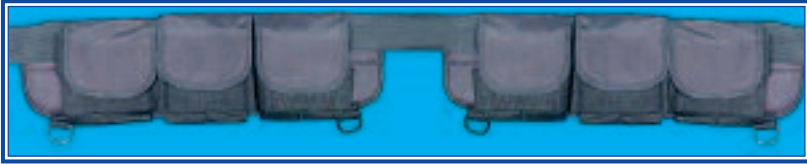

**ADJUSTABLE MID SECTION, VELCRO ENTRY,
EXTRA HEAVY DUTY, RE-ENFORCED POCKETS, WEIGHT BELTS**

WB74

6 pocket weight belt (2, 3 pocket sections 18" X 6")
30 LB MAX

WB73

4 pocket weight belt (2, 2 pocket sections 14" X 6")
20 LB MAX

WB75

8 pocket weight belt (2, 4 pocket sections 23" X 6")
40 LB MAX

ALL BLACK or BLUE / BLACK COLOR CHOICES

WB83

Cordura weight bag
Heavy duty construction
with re-inforced easy drain bottom

NEOPRENE SOFT BELTS WITH VELCRO CLOSURE

WB84

Neoprene soft weight belt 28" X 6"
30 LB MAX

WB85

Neoprene soft weight belt 33" X 6"
35 LB MAX

WB86

Neoprene soft weight belt
38" X 6"
40 LB MAX
BLACK COLOR ONLY