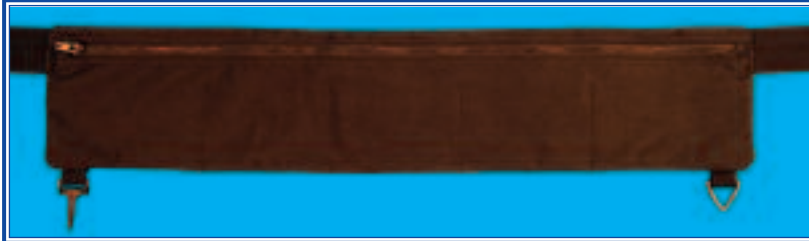

## CORDURA BELTS WITH ZIPPERED TOP CLOSURE

Includes; Triangle ring, snap clip, and grip strip to prevent belt sliding

**WB66**

4 pocket 24.5 X 6"  
20 LB. MAX

**WB67**

5 pocket 29" X 6"  
25 LB. MAX

**WB68**

6 pocket 35" X 6"  
30 LB. MAX

**WB69**

7 pocket 40.5" X 6"  
35 LB. MAX  
**BLACK COLOR ONLY**

## HEAVY DUTY BALLISTIC MATERIAL ZIPPERED TOP CLOSURE ADJUSTABLE MID SECTION WEIGHT BELTS

**WB77**

2 part adjustable mid section weight belt  
Each side is 6" X 12" 20 LB MAX

**WB78**

2 part adjustable mid section weight belt  
Each side is 6" X 16" 30 LB MAX

**Zippered weight entry system BLACK / BLUE COLOR COMBO ONLY**