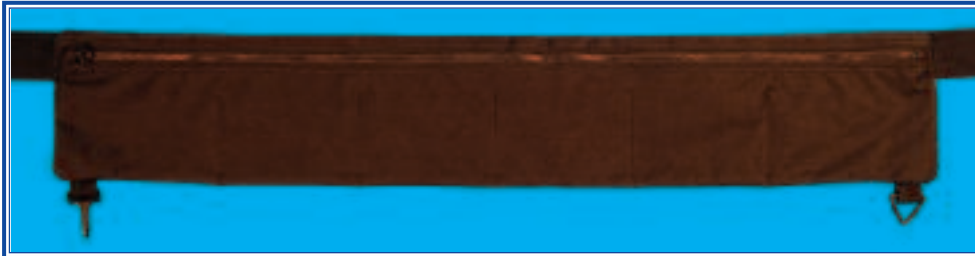

## CORDURA BELTS WITH ZIPPERED TOP CLOSURE

Includes; Triangle ring, snap clip, and grip strip to prevent belt sliding

**WB66**

4 pocket 24.5 X 6"  
20 LB. MAX

**WB67**

5 pocket 29" X 6"  
25 LB. MAX

**WB68**

6 pocket 35" X 6"  
30 LB. MAX

**WB69**

7 pocket 40.5" X 6"  
35 LB. MAX  
**BLACK COLOR ONLY**

## HEAVY DUTY BALLISTIC MATERIAL ZIPPERED TOP CLOSURE ADJUSTABLE MID SECTION WEIGHT BELTS

**WB77**

2 part adjustable mid section weight belt  
Each side is 6" X 12" 20 LB MAX

**WB78**

2 part adjustable mid section weight belt  
Each side is 6" X 16" 30 LB MAX

**Zippered weight entry system BLACK / BLUE COLOR COMBO ONLY**