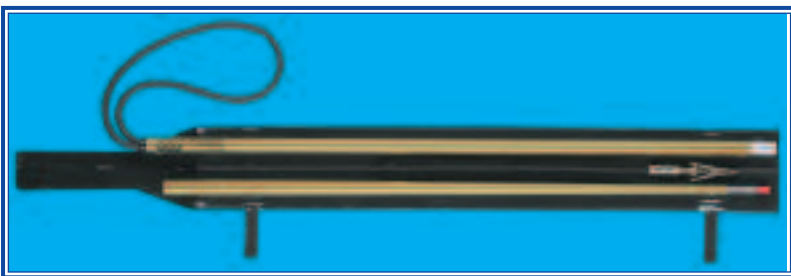

PS15

2 Piece 6 ft. heavy duty one piece pole spear with stainless steel 6 mm end and high power spear sling

PS14

3 Piece, 6 ft. solid aluminum travel spear with soft carry case

PS18

JBL 2D80 2 piece tapered aluminum polespear with travel pack, paralyzer tip and sling
Total length with tip is 6' 8"

PS07

JBL 2D60 2 Piece tapered aluminum polespear with rotating rock point
Total length with tip is 5' 7"

PS86

24" Extension for JBL breakdown polespears

PS87

30" Extension for JBL breakdown polespears

PS12

JBL 2D72 3 piece 6 foot tapered polespear with travel pack, paralyzer tip, single barb spear point and sling
Total length with tip is 7 foot 2"