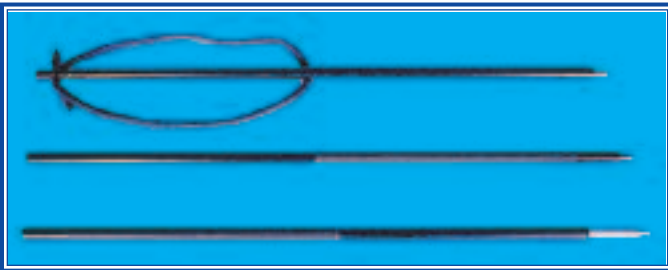

PS15

2 Piece 6 ft. heavy duty one piece pole spear with stainless steel 6 mm end and high power spear sling

PS14

3 Piece, 6 ft. solid aluminum travel spear with soft carry case

PS18

JBL 2D80 2 piece tapered aluminum polespear with travel pack, paralyzer tip and sling
Total length with tip is 6' 8"

PS07

JBL 2D60 2 Piece tapered aluminum polespear with rotating rock point
Total length with tip is 5' 7"

PS86

24" Extension for JBL breakdown polespears

PS87

30" Extension for JBL breakdown polespears

PS12

JBL 2D72 3 piece 6 foot tapered polespear with travel pack, paralyzer tip, single barb spear point and sling
Total length with tip is 7 foot 2"