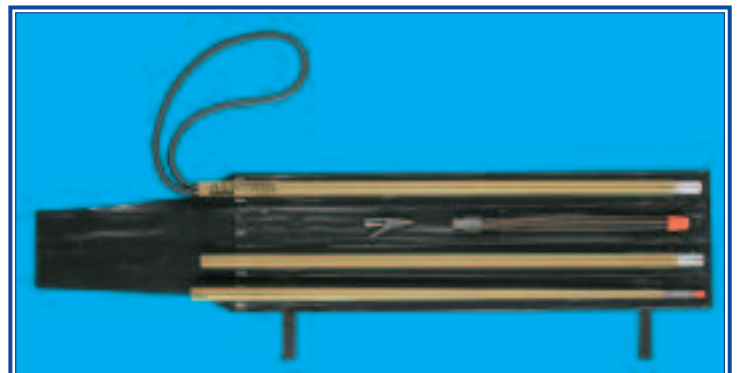

PS15

2 Piece 6 ft. heavy duty one piece pole spear with stainless steel 6 mm end and high power spear sling

PS14

3 Piece, 6 ft. solid aluminum travel spear with soft carry case

PS18

JBL 2D80 2 piece tapered aluminum polespear with travel pack, paralyzer tip and sling
Total length with tip is 6' 8"

PS07

JBL 2D60 2 Piece tapered aluminum polespear with rotating rock point
Total length with tip is 5' 7"

PS86

24" Extension for JBL breakdown polespears

PS87

30" Extension for JBL breakdown polespears

PS12

JBL 2D72 3 piece 6 foot tapered polespear with travel pack, paralyzer tip, single barb spear point and sling
Total length with tip is 7 foot 2"