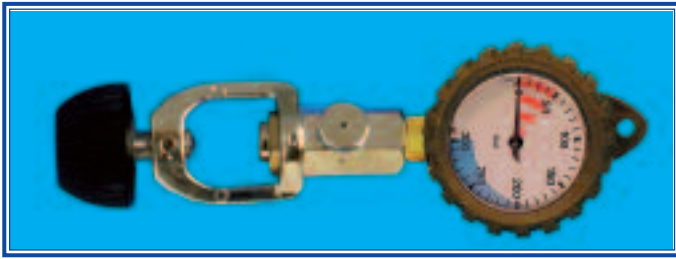

TANK PRESSURE CHECKERS

SA08-BAR
300 Bar tank pressure checker

SA08
Tank pressure checker 5000 psi

SA16
DIN
Tank
pressure
checker

SA16-BAR
300 Bar
DIN tank
pressure
checker

S144
5000 psi tank pressure checker
with push button bleeder

S145
300 bar tank pressure checker
with push button bleeder

S108-BAR
300 Bar pneumatic air pressure checker

S108
Pneumatic air pressure checker

A107-B
5/8" First stage yoke knob,
fits most all 1st stage regulators

SA14
5000 psi 1/4"npt Gauge
with boot

SA14-BAR
300 Bar 1/4"npt
Gauge with boot

SA17
2" Rubber boot (only) for
tank pressure checkers