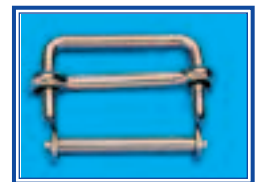

FIN STRAPS & ACCESSORIES

RP55
Jet fin strap
15 3/4" X 1 1/8"

RPH02
U.K. Fin strap
16" X 1"

RP31
Quick adjust fin strap
17" X 1"

RP59
Silicone fin strap with pull grip
18 1/2" X 1 1/8"

RP56
Rubber fin strap with pull grip
18 1/2" X 1 1/8"

RP63-CLR
Tapered end, clear fin strap with grip
17 3/4" X 1"

RP63-BLK
Tapered end, black fin strap with grip
17 3/4" X 1"

RP48
Quick release easy grip fin strap kit, fits most fins
17" X 1"

RP71
Replacement quick release plastic (1 side only) assembly

RP70
Easy grip fin strap
17" X 1"

RP30
Easy adjust fin strap kit
17" X 1"

RP62-A
New style adjust
buckle

RP62
Rocket fin,
adjust buckle

RP57
Fin grippers
Medium or large