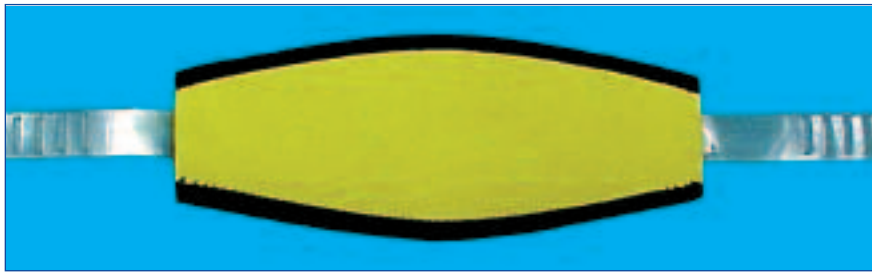

## MASK STRAP COVERS

**RP24**

Mask strap cover, mask strap slips into the slotted end (at each end) of the soft neoprene cover

**Each strap is reversible in color**

Aqua-navy, pink-purple,  
yellow-royal, red-black

**To have your store logo added use part number: RP24-LOGO**

**RP25-** (A, B, C, etc)  
Mask strap cover with picture print

## NARROW 1/2" WEBBING SOFT NEOPRENE STRAPS

**R582**

Neoprene soft mask straps with narrow 1/2" material sides and cam buckle clips to adjust the mask strap in or out of water  
4 color combos

**To have your store logo added use part number: R582-LOGO**