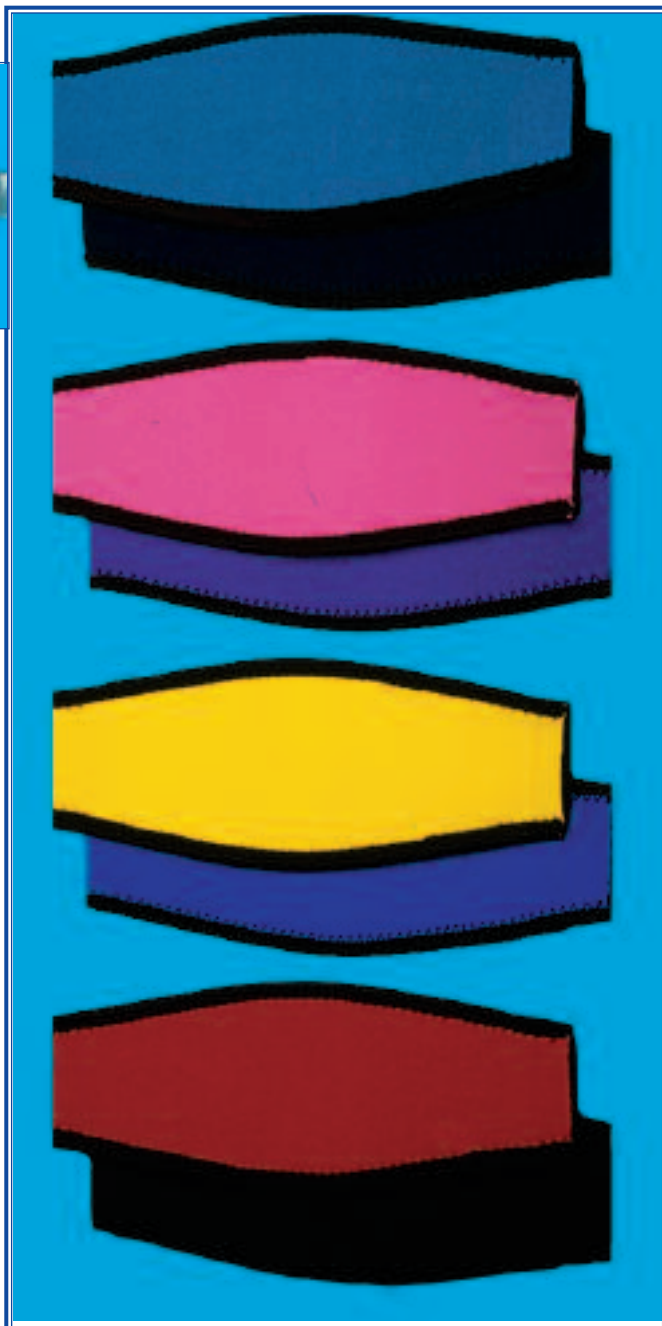

## MASK STRAP COVERS

**RP24**

Mask strap cover, mask strap slips into the slotted end (at each end) of the soft neoprene cover

**Each strap is reversible in color**

Aqua-navy, pink-purple,  
yellow-royal, red-black

**To have your store logo added use part number: RP24-LOGO**

**RP25-** (A, B, C, etc)  
Mask strap cover with picture print

## NARROW 1/2" WEBBING SOFT NEOPRENE STRAPS

**R582**

Neoprene soft mask straps with narrow 1/2" material sides and cam buckle clips to adjust the mask strap in or out of water  
4 color combos

**To have your store logo added use part number: R582-LOGO**

**NT34**

Neoprene mask strap cover