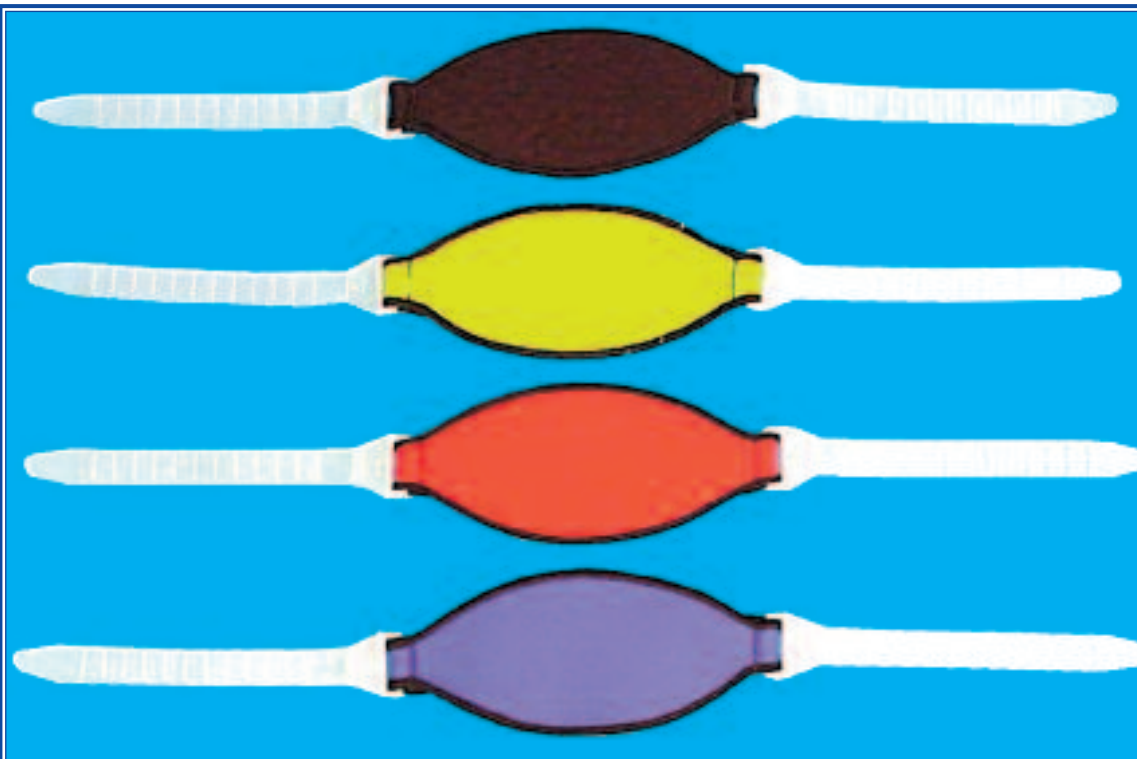

SOFT NEOPRENE STRAPS

RP22

Neoprene soft mask strap, combines the easy use of webbing and buckle with soft neoprene giving us the easiest to use soft strap

Each strap is reversible in color

Aqua-navy, pink-purple, yellow-royal, red-black

FOR LOGO USE: RP22-LOGO

RP23- (A, B, C, etc.)

Snap stop strap with picture print

NT33

Neoprene Snap Strap

SUPER SOFT MASK BANDS WITH SILICONE STRAPS

Combine a silicone mask strap with a soft neoprene band and you get a comfortable easy to adjust all around soft strap

R520

Super straps
Color choices of:
Black, yellow,
red or blue

**To have your store
logo added use part
number:R520-LOGO**