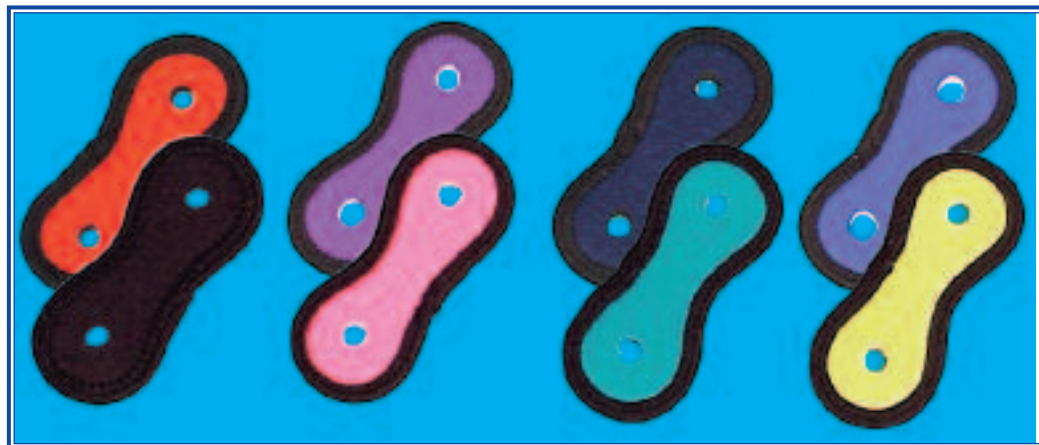

RP37
2 pc. easy detach
snorkel keeper

SNORKEL MOUTHPIECE COVERS

RP44
Keeps dirt, bugs and neoprene away from getting on
or into regulators, and snorkels, one size fits all.

REPLACEMENT SNORKEL MOUTHPIECES

FM14
Molded PVC snorkel end swivel
mouthpiece for FM21 snorkel

NEOPRENE SOFT SNORKEL KEEPERS

RP00
Neoprene soft snorkel keeper
Aqua / navy, pink / purple, red / black, yellow / royal