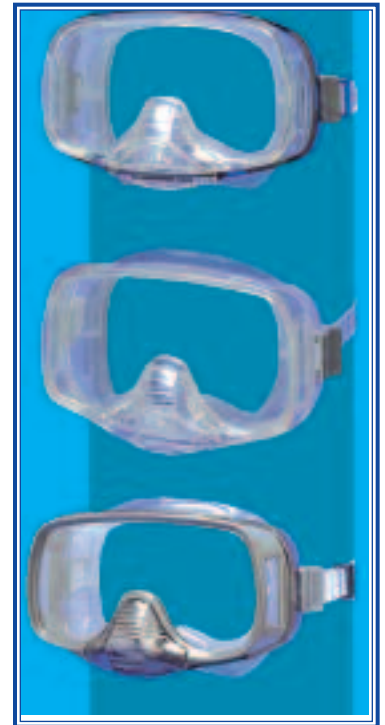

TRIDENT® DIVE MASKS

FM13

Silicone split window super-fit mask with purge valve
Yellow, clear, or blue

FM68

Black graphite low volume mask
with mirrored lens

FM57

Wide view dive mask
black silicone prevents light from glaring
the lens, large side angle view
Black only

FM17

Super wide view dive mask
large side angle and downward
viewing area offer the
best panoramic views
Blue, black or yellow

FM12

Silicone 3 window,
purge valve dive mask
Blue, clear or black

FM07

Super style soft frame (no plastic) dive mask
with super soft skirt, the latest in high tech gear
Clear or black

FM08

Small version of FM07 no frame dive mask
Clear or black

FM02

Silicone 3 window
dive mask with purge valve
Yellow, blue, or clear