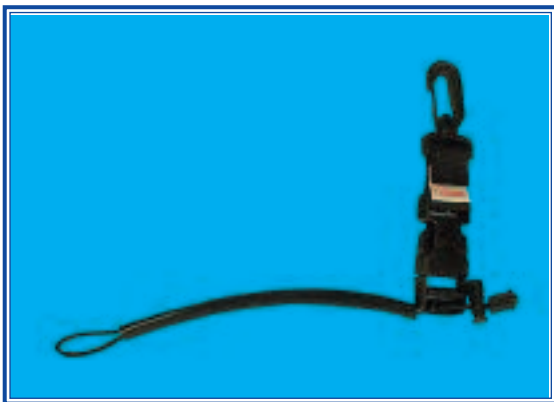

LANYARDS

RP09

Camera lanyard, same as RP07 with brass snap that fits into most camera attach points

RP08

Safety security stretch lanyard has stretch cord that runs through latex

RP07

Safety lanyard, nylon line is attached to latex, latex provides stretch for hand entry

RP06

Standard wrist lanyard has cord that runs through latex material

LANYARD COLOR CHOICES

Black, amber, orange, yellow or blue

QR56

Clip to lanyard cord with slide lock

CONSOLE HOLDERS

Made with stretch cord material work great on cameras, and other accessories too.

QR47

Console holder with quick release, plastic snap hook and special stretch nylon cord

QR85

Console holder with quick release, clip and special stretch nylon cord

QR86

Console holder Jr. with clip and special stretch nylon cord

QR46

Console holder Jr. with snap and special stretch nylon cord

The user of any diving products should determine the suitability of each product for its intended use, prior to use