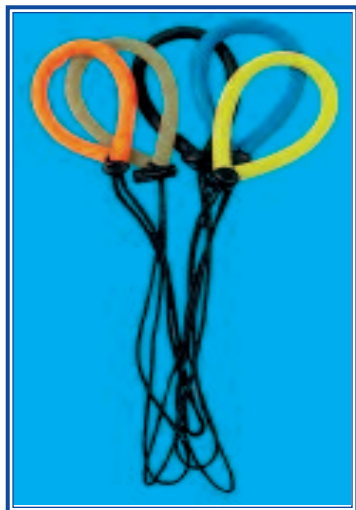

LANYARDS

RP09

Camera lanyard, same as RP07 with brass snap that fits into most camera attach points

RP08

Safety security stretch lanyard has stretch cord that runs through latex

RP07

Safety lanyard, nylon line is attached to latex, latex provides stretch for hand entry

RP06

Standard wrist lanyard has cord that runs through latex material

LANYARD COLOR CHOICES

Black, amber, orange, yellow or blue

QR56

Clip to lanyard cord with slide lock

CONSOLE HOLDERS

Made with stretch cord material work great on cameras, and other accessories too.

QR47

Console holder with quick release, plastic snap hook and special stretch nylon cord

QR85

Console holder with quick release, clip and special stretch nylon cord

QR86

Console holder Jr. with clip and special stretch nylon cord

QR46

Console holder Jr. with snap and special stretch nylon cord

The user of any diving products should determine the suitability of each product for its intended use, prior to use