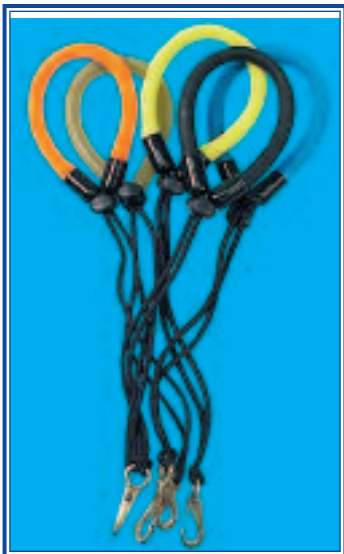

LANYARDS

RP09

Camera lanyard, same as RP07 with brass snap that fits into most camera attach points

RP08

Safety security stretch lanyard has stretch cord that runs through latex

RP07

Safety lanyard, nylon line is attached to latex, latex provides stretch for hand entry

RP06

Standard wrist lanyard has cord that runs through latex material

LANYARD COLOR CHOICES

Black, amber, orange, yellow or blue

QR56

Clip to lanyard cord with slide lock

CONSOLE HOLDERS

Made with stretch cord material work great on cameras, and other accessories too.

QR47

Console holder with quick release, plastic snap hook and special stretch nylon cord

QR85

Console holder with quick release, clip and special stretch nylon cord

QR86

Console holder Jr. with clip and special stretch nylon cord

QR46

Console holder Jr. with snap and special stretch nylon cord

The user of any diving products should determine the suitability of each product for its intended use, prior to use