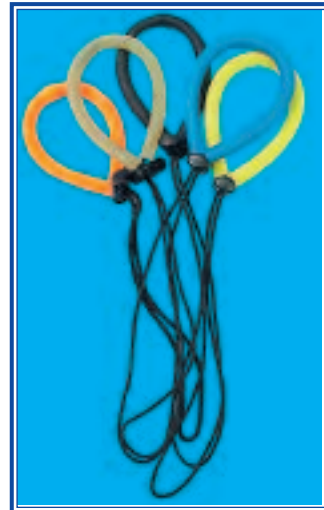

LANYARDS

RP09

Camera lanyard, same as RP07 with brass snap that fits into most camera attach points

RP08

Safety security stretch lanyard has stretch cord that runs through latex

RP07

Safety lanyard, nylon line is attached to latex, latex provides stretch for hand entry

RP06

Standard wrist lanyard has cord that runs through latex material

LANYARD COLOR CHOICES

Black, amber, orange, yellow or blue

QR56

Clip to lanyard cord with slide lock

CONSOLE HOLDERS

Made with stretch cord material work great on cameras, and other accessories too.

QR47

Console holder with quick release, plastic snap hook and special stretch nylon cord

QR85

Console holder with quick release, clip and special stretch nylon cord

QR86

Console holder Jr. with clip and special stretch nylon cord

QR46

Console holder Jr. with snap and special stretch nylon cord

The user of any diving products should determine the suitability of each product for its intended use, prior to use