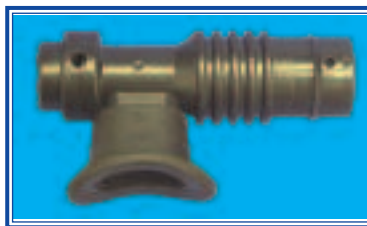

A108
Oral inflator

POWER INFLATOR