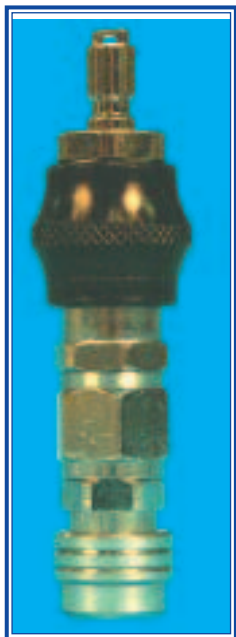

INFLATOR SHUT OFF ADAPTERS

Easy slide on, slide off (black part)
allows a free flowing inflator to be shut off manually,
then turned back on when needed

A235
Standard inflator

A236
Scubapro inflator

A237
Mares IQRD inflator

S129
Shop multi adapter
Standard adapter to:
Standard, Mares & Scubapro

INFLATOR HOSE ADAPTERS

S121 Apex male to Scubapro female
S122 Apex male to standard female

S123 Scubapro male to Apex female
S124 Scubapro male to std female

S125 Std male to Scubapro female
S126 Standard male to Apex female

A138
Converts reg hose to
SeaQuest inflator hose

A139
Converts reg hose to Scubapro
AIR 2 inflator hose

AA09
Big Scubapro inflator hose to
standard inflator