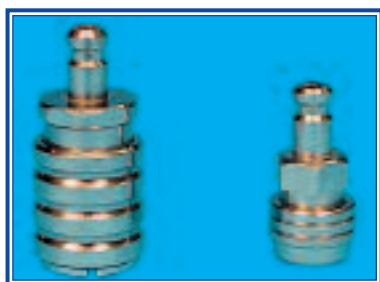

INFLATOR SHUT OFF ADAPTERS

Easy slide on, slide off (black part)
allows a free flowing inflator to be shut off manually,
then turned back on when needed

A235
Standard inflator

A236
Scubapro inflator

A237
Mares IQRD inflator

S129
Shop multi adapter
Standard adapter to:
Standard, Mares & Scubapro

INFLATOR HOSE ADAPTERS

S121 Apex male to Scubapro female
S122 Apex male to standard female

S123 Scubapro male to Apex female
S124 Scubapro male to std female

S125 Std male to Scubapro female
S126 Standard male to Apex female

A138
Converts reg hose to
SeaQuest inflator hose

A139
Converts reg hose to Scubapro
AIR 2 inflator hose

AA09
Big Scubapro inflator hose to
standard inflator