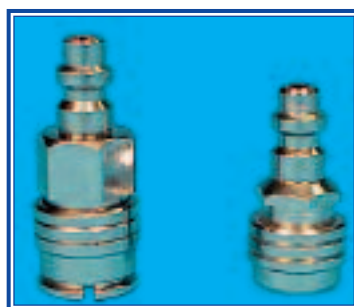

INFLATOR SHUT OFF ADAPTERS

Easy slide on, slide off (black part)
allows a free flowing inflator to be shut off manually,
then turned back on when needed

A235
Standard inflator

A236
Scubapro inflator

A237
Mares IQRD inflator

S129
Shop multi adapter
Standard adapter to:
Standard, Mares & Scubapro

INFLATOR HOSE ADAPTERS

S121 Apex male to Scubapro female
S122 Apex male to standard female

S123 Scubapro male to Apex female
S124 Scubapro male to std female

S125 Std male to Scubapro female
S126 Standard male to Apex female

A138
Converts reg hose to
SeaQuest inflator hose

A139
Converts reg hose to Scubapro
AIR 2 inflator hose

AA09
Big Scubapro inflator hose to
standard inflator