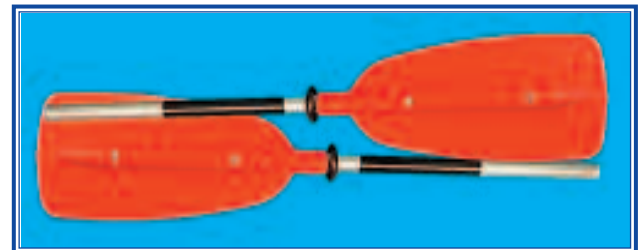

YK32
Heavy duty foot pump

YK30
Double action hand pump, inflates & deflates can be use as bailer

YK60
French mattress
Strong PVC construction,
pillow with large clear viewing window
74" x 29"

YK34
Vinyl repair kit with glue and
4 2" round patches

YK37
Kayak bladder and cover repair kit
with glues and patch material

R501
Paddle lanyard
stretches from 20" to 4.5 feet

YK38
20" X 24"
Dive flag with stiffener and pole

YK39
4,150 lb. 16 strand 9/16" 60 foot
tow rope with a loop at each end

YK21
2 piece kayak paddle

KAYAK REPLACEMENT PARTS

YK44
SEVYLOR padded seat that will fit most kayaks.
Back removes to be used as fanny pack with bottle holders

YK50
Replacement bladder for YK01 kayak

YK56
Replacement bladder for YK02 kayak