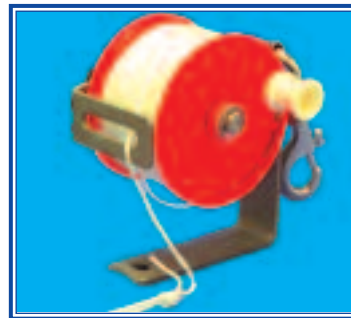

DIVING REELS

DF17

Large divers reel with 250 ft. nylon line, aluminum anodized frame, clip, and drag system

DF23

Small divers reel with 140 ft. nylon line, aluminum anodized frame, clip, and drag system

DF98

Large divers "RATCHET" reel with 250 ft. nylon line

DF97

Small divers "RATCHET" reel with 140 ft. nylon line

DF16

Large divers reel with 250 ft. nylon line, stainless frame screw down drag, lock and clip.

DF15

Standard divers reel with 140 ft. nylon line, stainless frame screw down drag, lock and clip.

DF52

Reef reel
45 ft. of line

DF53

Reef reel
100 ft. of line

DF54

Reef reel
160 ft. of line

DF20

Diver's choice float marker with split ring and lead weight
75 ft. nylon line