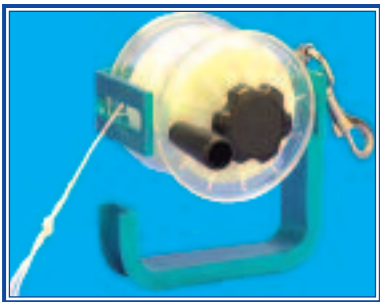

DIVING REELS

DF17

Large divers reel with 250 ft. nylon line, aluminum anodized frame, clip, and drag system

DF23

Small divers reel with 140 ft. nylon line, aluminum anodized frame, clip, and drag system

DF98

Large divers "RATCHET" reel with 250 ft. nylon line

DF97

Small divers "RATCHET" reel with 140 ft. nylon line

DF16

Large divers reel with 250 ft. nylon line, stainless frame screw down drag, lock and clip.

DF15

Standard divers reel with 140 ft. nylon line, stainless frame screw down drag, lock and clip.

DF52

Reef reel
45 ft. of line

DF53

Reef reel
100 ft. of line

DF54

Reef reel
160 ft. of line

DF20

Diver's choice float marker with split ring and lead weight
75 ft. nylon line