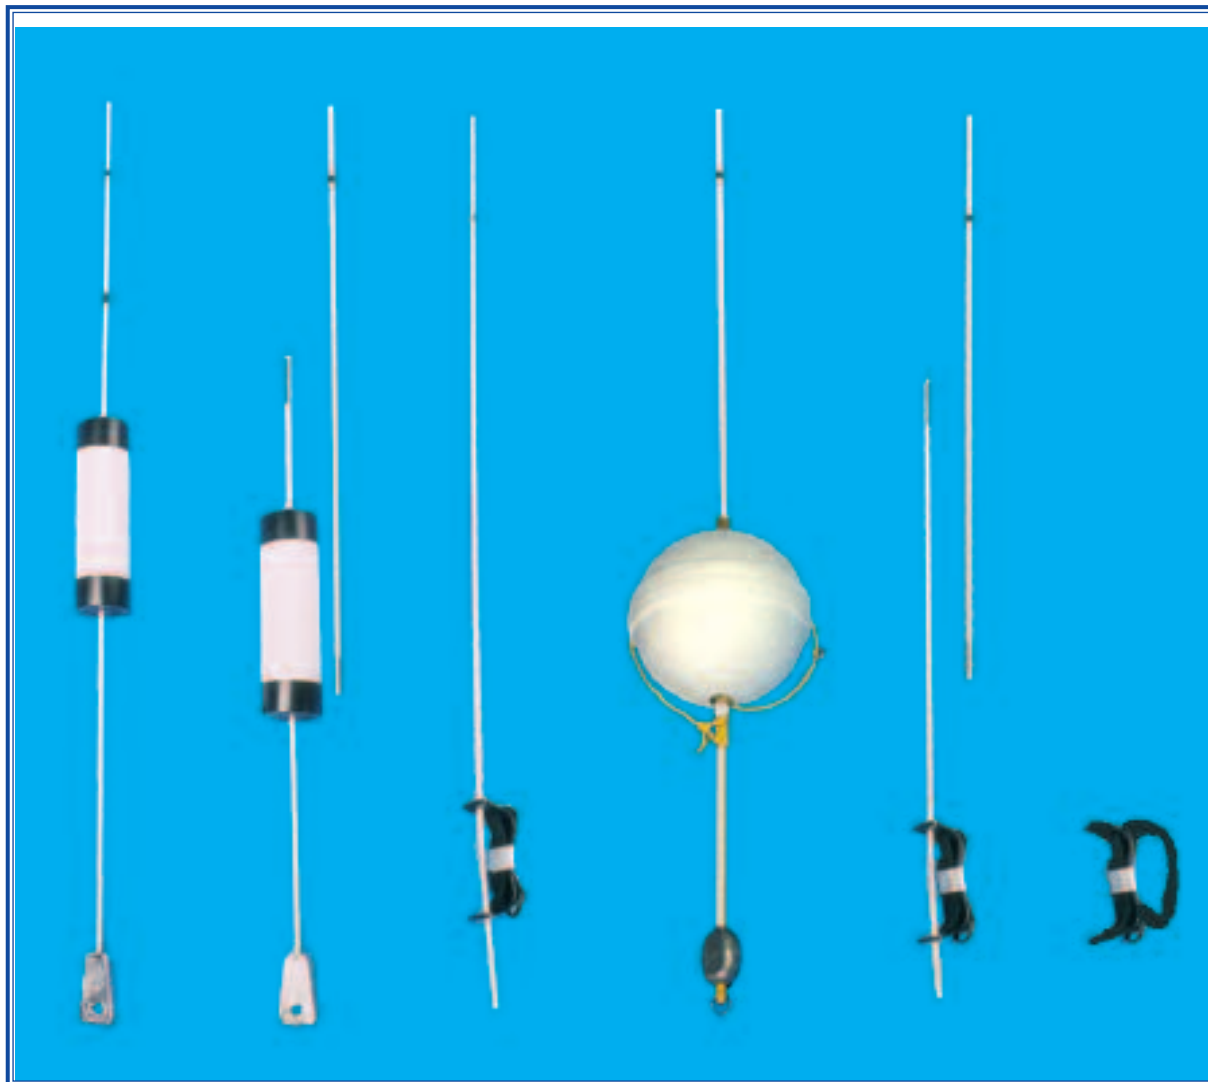

DIVE FLAG HOLDERS

DF21
4 ft. standard
flag float

DF26
5 ft. 2 piece
standard
flag float

DF31
Inner
tube mount,
4 ft. flag holder

DF34
4 ft. Ball float
(not for use
with
TRI-FLAG)

DF36
2 piece inner
5 ft. tube
flag holder

DF39
Tube mounting
bracket
with straps

DF51
Cleat mount
with 4' pole

OVERSIZE SHIPPING CHARGE MAY APPLY TO SOME OF THE FLAG POLE ASSEMBLIES

LINE HOLDERS

DF40
Aluminum line holder
DF41
DF40 with 75 ft. of 1/8" poly line