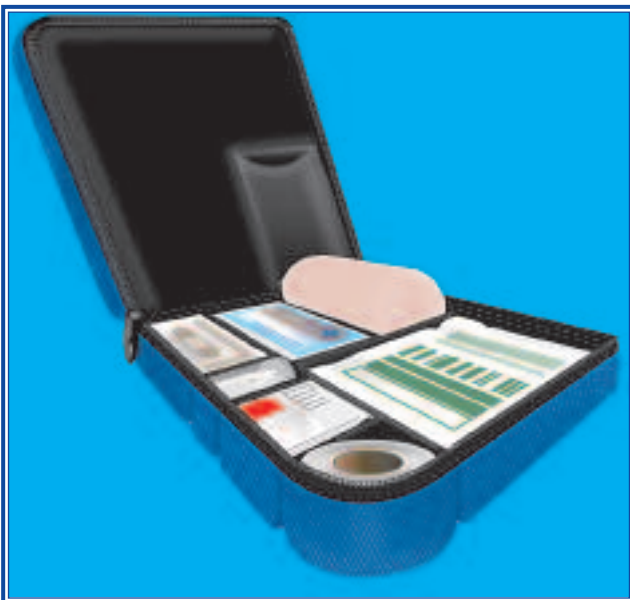

FA71

Marine 200 first aid kit
 The ideal kit for family boat trips
 for crew size of 1-6 persons
 Great for Saltwater, inland waters, lakes and rivers

FA70

Marine 100 first aid kit
 for crew size 1-4 persons
 Great for inland waters, lakes and rivers

FA72

Marine 250 first aid kit
 Thermo formed case for additional protection to kit
 for crew size of 1-6 persons
 Great for Saltwater, inland waters, lakes and rivers

FA73

Marine 300 first aid kit
 for crew size 1-6 persons
 Ideal for close to shore, saltwater or freshwater boating trips